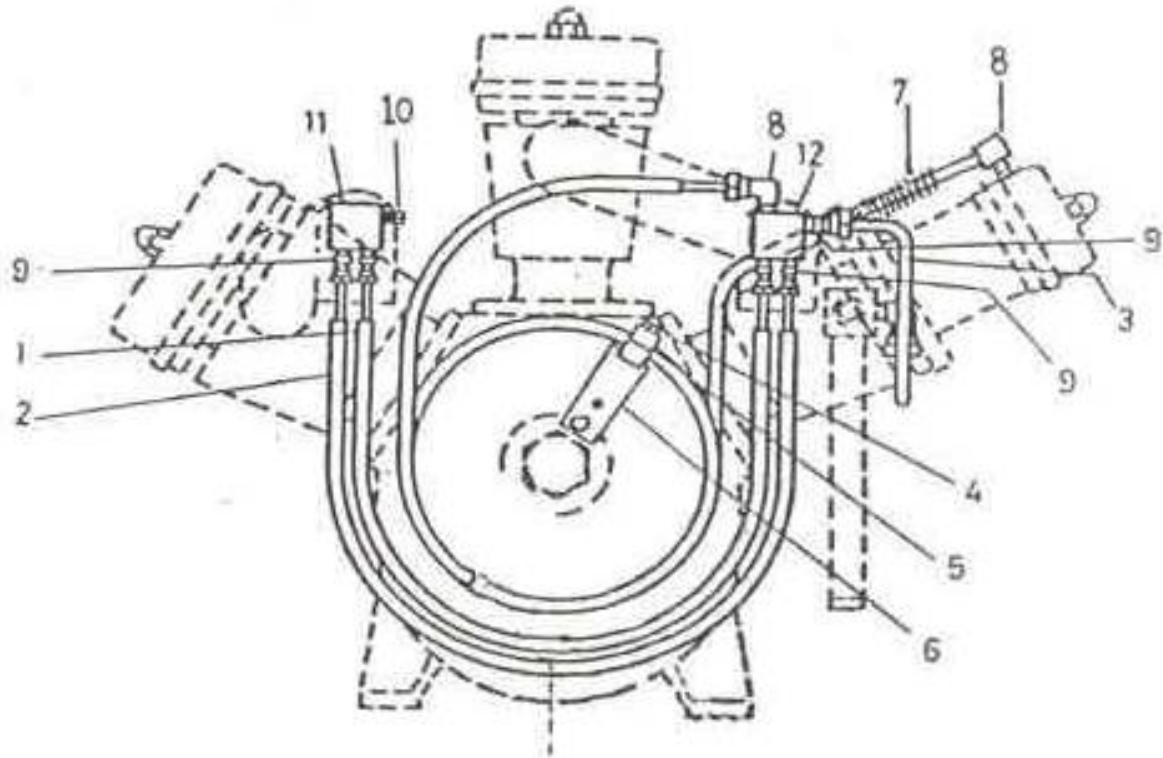

## 10. Aftercooler Assembly - Model 15T2

All manufacturer's names, numbers, photos, product description and/or part numbers are used for reference purposes only & it is not implied that any part listed is the product of these manufacturers. Since Approvement are made from time to time, the illustration and specifications are subject to change without notice.

## 10. Aftercooler Assembly - Model 15T2

Ref. No.	Component Number	Description	Qty. per Assly.	Spares		
				1	2	3
11-1	30335459	Tube Finned - 41"	1			
11-2	30335442	Tube Finned - 37"	1			
11-3	97046023	Tube Assy. A/C Trap	2.7 Tf.			
11-4	95043766	Capscrew Hex 3/8 X 1-1/4L	4			
11-5	NSS	Clamp Aftercooler	1			
11-6	NSS	Brace Aftercooler	1			
11-7	32129004	Tubing Finned - A/C.	1			
11-8	95040184	Tube Elbow 1/2 X 3/8	2			
11-9	95083184	Connector Tube	5			
11-10	95033601	Plug Pipe Sq. Head 3/8	1			
11-11	30284137	Connection A/C	1			
11-12	30284152	Connection A/C	1			